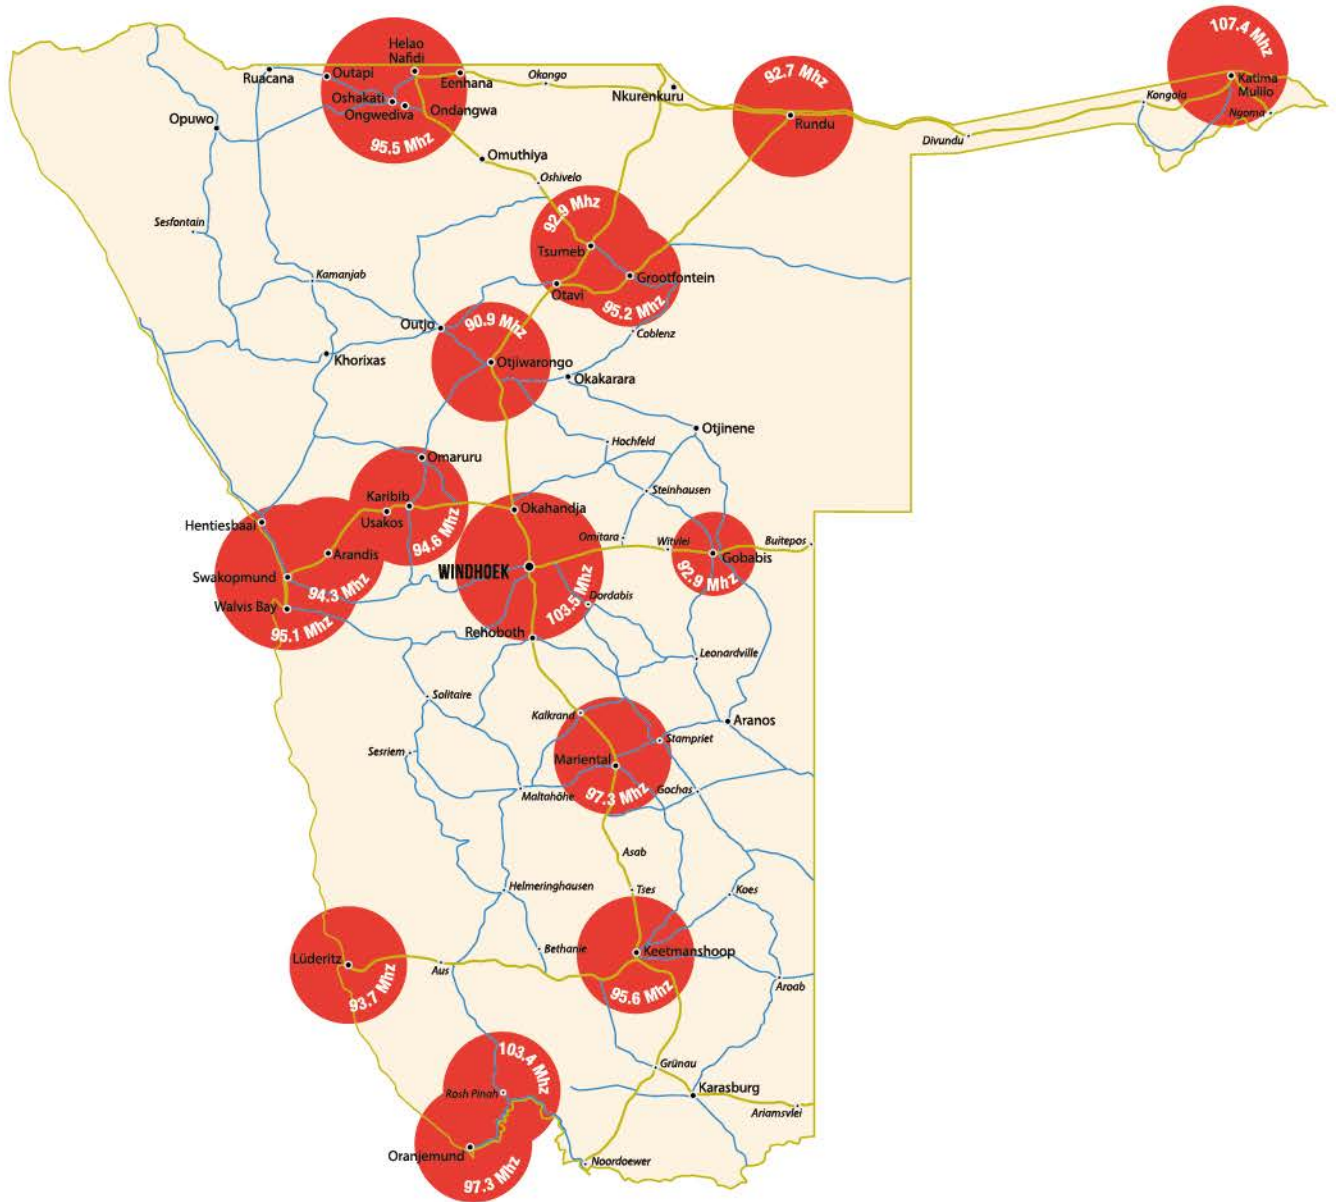

STATION PROFILE

103.5 **NOVA**

ABOUT US

NOVA 103.5 is your music companion that makes your day better.

Playing the hits, you love, from the last four decades until today, thereby transporting you to your favourite moments through the power of the world's best music.

In fact, NOVA Sunrise is all about the music - the biggest hits from the past 40 years and today. So get on board with NOVA Sunrise... 6AM to 10AM weekdays - the best way to start your day with a smile.

TARGET AUDIENCE

The NOVA 103.5 listener is well educated and career-driven, but equally enjoys down time, spending it with family, friends and pets.

They are aware of community issues, and share an interest in lifestyle trends and activities such as travel, leisure, food and drink as well as entertainment.

LANGUAGE

**ENGLISH
& AFRIKAANS**

LSM

8-10

NOVA

FREQUENCIES

Arandis	94.3 FM	Eenhana	95.5 FM	Gobabis	92.9 FM
Grootfontein	95.2 FM	Henties Bay	95.1 FM	Karibib	94.6 FM
Katima Mulilo	107.4 FM	Keetmanshoop	95.6 FM	Luderitz	93.7 FM
Mariental	97.3 FM	Okahandja	103.5 FM	Omaruru	94.6 FM
Oranjemund	97.3 FM	Oshakati	95.5 FM	Ondangwa	95.5 FM
Ongwediva	95.5 FM	Otjiwarongo	90.9 FM	Outapi	95.5 FM
Rehoboth	103.5 FM	Rosh Pinah	103.4 FM	Rundu	92.7 FM
Swakopmund	94.3/95.1 FM	Tsumeb	92.6 FM	Usakos	94.6 FM
Walvis Bay	95.1 FM	Windhoek	103.5 FM		